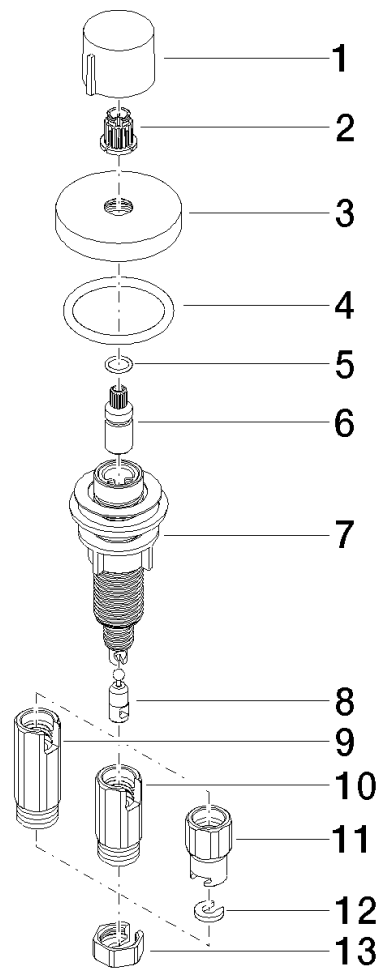

Strainer waste with control handle - Chrome

ELIO

10 710 970

- control for single basin
- including adapter for Bowden cable

Fits ELIO, ENO, MEM, META SQUARE, SYNC, TARA and TARA ULTRA

Fits: ELIO, MEM, TARA, TARA ULTRA, META SQUARE

	Chrome	10 710 970-00
	Brushed Platinum	10 710 970-06
	Platinum	10 710 970-08
	Durabress (23kt Gold)	10 710 970-09
	Dark Chrome	10 710 970-19
	Brushed Durabress (23kt Gold)	10 710 970-28
	Matte Black	10 710 970-33
	Brushed Champagne (22kt Gold)	10 710 970-46
	Champagne (22kt Gold)	10 710 970-47
	Brushed Chrome	10 710 970-93
	Brushed Dark Platinum	10 710 970-99

10 710 970

mm [inches]

10 710 970

Parts for other finishes can be found here: Brushed Platinum

Spare parts list

No.	Item Number	Name	Quantity used	Delivery time
1	09 20 97 030-00	handle	1	10
2	90 12 12 002 00 90	fixing cap	1	2
3	09 27 87 006-00	rosette	1	10
4	90 14 10 043 00 90	seal	1	2
5	09 14 10 042 90	seal	1	2
6	09 29 06 087-00	spindle	1	10
7	04 30 01 029 00 90	adaptor	1	2
8	09 24 03 175 90	adaptor	1	2
9	09 11 10 073-07	connection	1	30
10	09 11 10 074-07	connection	1	30
11	09 11 10 079-07	connection	1	30
12	09 30 11 087 90	disc	1	2
13	09 23 30 024-07	nut	1	30